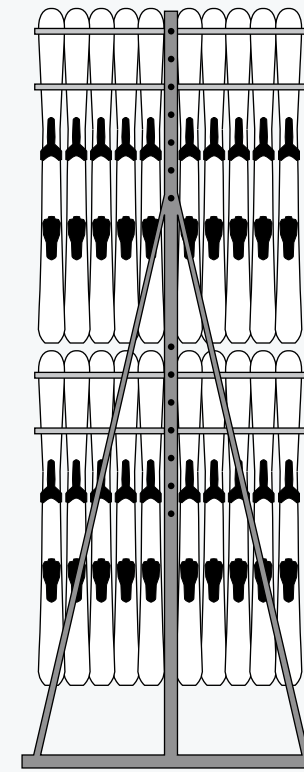

Freestanding shown

Double Tier Hanging Ski Storage				
Holding Capacity	Length	Width	Height	Configuration
35 Pair	46.5"	24"	100" - 130"	Double tier wall unit
45 Pair	57.5"	24"	100" - 130"	Double tier wall unit
55 Pair	68.5"	24"	100" - 130"	Double tier wall unit
65 Pair	79.5"	24"	100" - 130"	Double tier wall unit
*70 Pair	46.5"	48"	100" - 130"	Double tier freestanding
*90 Pair	57.5"	48"	100" - 130"	Double tier freestanding
*110 Pair	68.5"	48"	100" - 130"	Double tier freestanding
*130 Pair	79.5"	48"	100" - 130"	Double tier freestanding

All hanging ski holding capacity varies on ski model
*Available on casters - Add 6" for caster height.
All freestanding units available on rails.

All hanging ski holding capacity varies on ski model
*Available on casters - Add 6" for caster height.
All freestanding units available on rails.