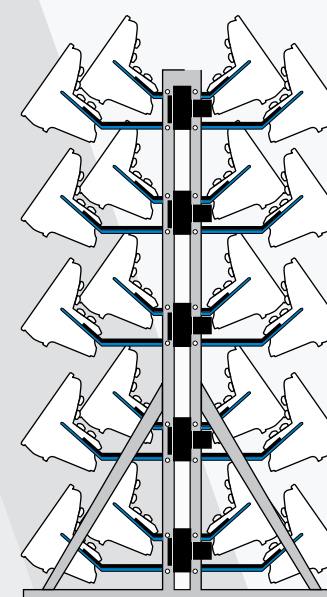

Freestanding shown

Double Series Freestanding & Wall Unit Boot Dryers

Holding Capacity	# of Fans	Length	Width	Height	# of Rows	Configuration
50 Pair	2	70"	24"	86"	Adult 5 Row	Double series wall unit
100 Pair	5	131"	24"	81"	Adult 5 Row	Double series wall unit
72 Pair	2	70"	22"	88"	Junior 6 Row	Double series wall unit
168 Pair	7	131"	22"	97"	Junior 7 Row	Double series wall unit
*100 Pair	2	70"	44"	86"	Adult 5 Row	Double series freestanding
*140 Pair	5	95"	44"	81"	Adult 5 Row	Double series freestanding
*200 Pair	5	131"	44"	81"	Adult 5 Row	Double series freestanding
*240 Pair	6	131"	44"	98"	Adult 6 Row	Double series freestanding
*280 Pair	7	131"	44"	115"	Adult 7 Row	Double series freestanding
*144 Pair	3	70"	36"	88"	Junior 6 Row	Double series freestanding
*204 Pair	6	95"	36"	83"	Junior 6 Row	Double series freestanding

*Available on casters - Add 6" for caster height. All freestanding units available on rails.