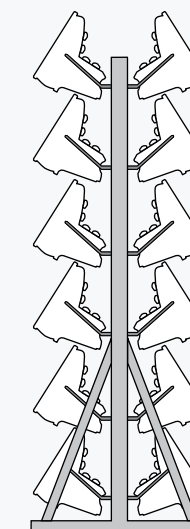

Freestanding shown

Double Series Freestanding & Wall Unit Boot Storage (No Fans)

Holding Capacity	Length	Width	Height	# of Rows	Configuration
50 Pair	63.5"	24"	76"	Adult 5 Row	Double series wall unit
72 Pair	63.5"	18"	78"	Junior 6 Row	Double series wall unit
*100 Pair	63.5"	42"	76"	Adult 5 Row	Double series freestanding
*120 Pair	63.5"	42"	93"	Adult 6 Row	Double series freestanding
*144 Pair	63.5"	36"	78"	Junior 6 Row	Double series freestanding

*Available on casters - Add 6" for caster height. All freestanding units available on rails.