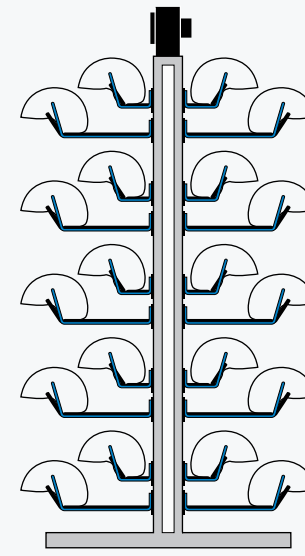

Freestanding shown

*Available on casters - Add 6" for caster height. All freestanding units available on rails. Height of top helmets may be slightly higher than dimension shown.

Single Series Helmet Storage (No Fans)

Holding Capacity	Length	Width	Height	# of Rows	Configuration
35 Helmets	63.5"	12"	54"	(5 Rows)	Single series wall unit
42 Helmets	63.5"	12"	65"	(6 Rows)	Single series wall unit
*70 Helmets	63.5"	24"	54"	(5 Rows)	Single series freestanding
*84 Helmets	63.5"	24"	65"	(6 Rows)	Single series freestanding