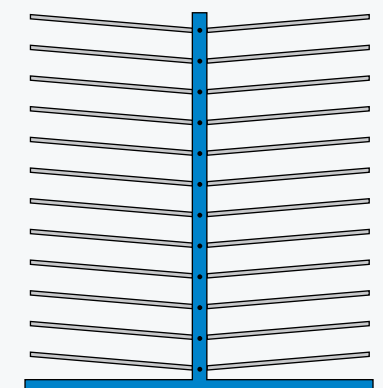

Freestanding shown