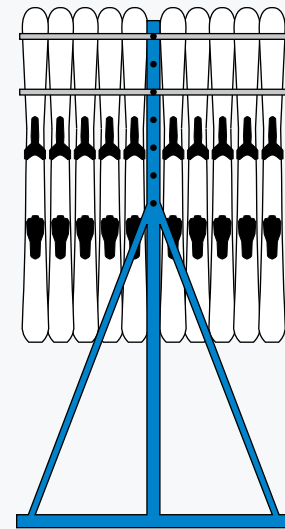

Single Tier Hanging Ski Storage				
Holding Capacity	Length	Width	Height	Configuration
20 Pair	46.5"	24"	80" - 90"	Single tier wall unit
25 Pair	57.5"	24"	80" - 90"	Single tier wall unit
30 Pair	68.5"	24"	80" - 90"	Single tier wall unit
35 Pair	79.5"	24"	80" - 90"	Single tier wall unit
*40 Pair	46.5"	48"	80" - 90"	Single tier freestanding
*50 Pair	57.5"	48"	80" - 90"	Single tier freestanding
*60 Pair	68.5"	48"	80" - 90"	Single tier freestanding
*70 Pair	79.5"	48"	80" - 90"	Single tier freestanding

Freestanding shown