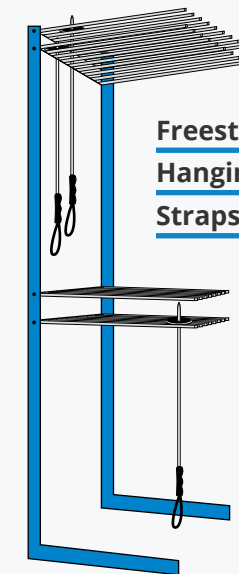

Freestanding
Hanging
Straps Down

Ski / Snowboard Service Rack					
Holding Capacity	Length	Width	Height	Available As	Configuration
8 Pair 10 Boards	39.5"	24"	77.5"	Adult	Freestanding on casters