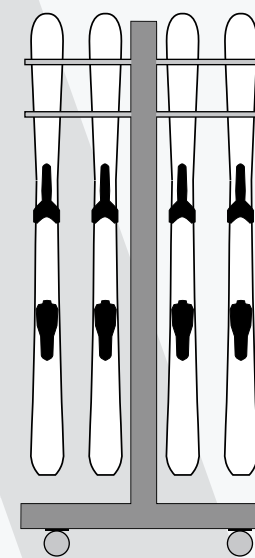

\*Available on casters - Add 6" for caster height. All freestanding units available on rails.

Wall Mount  
Hanging  
Straps Down

Pole Storage Wall Mount			
Holding Capacity	Length	Width	Height
200	48"	34"	7.5"

Pole Storage Freestanding			
Holding Capacity	Length	Width	Height
400	51"	34"	108"

Freestanding  
Hanging  
Straps Down

Ski / Snowboard Service Rack					
Holding Capacity	Length	Width	Height	Available As	Configuration
8 Pair 10 Boards	39.5"	24"	77.5"	Adult	Freestanding on casters