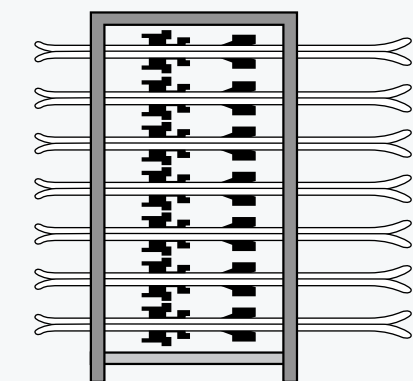

Freestanding shown

Flat Ski Storage				
Holding Capacity	Length	Width	Height	Configuration
110+- Pair	60"	28"	90"	Adult / Junior

All hanging ski holding capacity varies on ski model
*Available on casters - Add 6" for caster height.
All freestanding units available on rails.

Horizontal Ski Storage					
Holding Capacity	Length	Width	Height	# of Rows	Configuration
60 Pair	42"	24"	82"	Adult	Wall unit
70 Pair	24" - 30"	20"	83"	Junior	Wall unit
*120 Pair	42"	46"	82"	Adult	Freestanding
*140 Pair	24" - 30"	36"	83"	Junior	Freestanding

All hanging ski holding capacity varies on ski model
*Available on casters - Add 6" for caster height.
All freestanding units available on rails.