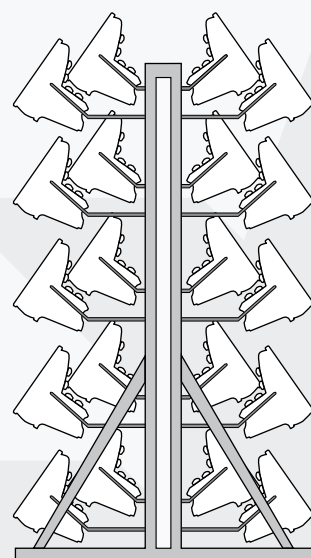

\*Available on casters - Add 6" for caster height. All freestanding units available on rails.

**Single Series Freestanding & Wall Unit Boot Storage (No Fans)**

Holding Capacity	Length	Width	Height	# of Rows	Configuration
30 Pair	63.5"	18"	78"	Adult 6 Row	Single series wall unit
*60 Pair	63.5"	32"	78"	Adult 6 Row	Single series freestanding
*120 Pair	123.5"	32"	78"	Adult 6 Row	Single series freestanding

\*Available on casters - Add 6" for caster height. All freestanding units available on rails.

Freestanding shown

**Double Series Freestanding & Wall Unit Boot Storage (No Fans)**

Holding Capacity	Length	Width	Height	# of Rows	Configuration
50 Pair	63.5"	24"	76"	Adult 5 Row	Double series wall unit
72 Pair	63.5"	18"	78"	Junior 6 Row	Double series wall unit
*100 Pair	63.5"	42"	76"	Adult 5 Row	Double series freestanding
*120 Pair	63.5"	42"	93"	Adult 6 Row	Double series freestanding
*144 Pair	63.5"	36"	78"	Junior 6 Row	Double series freestanding

\*Available on casters - Add 6" for caster height. All freestanding units available on rails.

Freestanding shown

Freestanding shown

**Double Series Freestanding & Wall Unit Boot Dryers**

Holding Capacity	# of Fans	Length	Width	Height	# of Rows	Configuration
50 Pair	2	70"	24"	86"	Adult 5 Row	Double series wall unit
100 Pair	5	131"	24"	81"	Adult 5 Row	Double series wall unit
72 Pair	2	70"	22"	88"	Junior 6 Row	Double series wall unit
168 Pair	7	131"	22"	97"	Junior 7 Row	Double series wall unit
*100 Pair	2	70"	44"	86"	Adult 5 Row	Double series freestanding
*140 Pair	5	95"	44"	81"	Adult 5 Row	Double series freestanding
*200 Pair	5	131"	44"	81"	Adult 5 Row	Double series freestanding
*240 Pair	6	131"	44"	98"	Adult 6 Row	Double series freestanding
*280 Pair	7	131"	44"	115"	Adult 7 Row	Double series freestanding
*144 Pair	3	70"	36"	88"	Junior 6 Row	Double series freestanding
*204 Pair	6	95"	36"	83"	Junior 6 Row	Double series freestanding