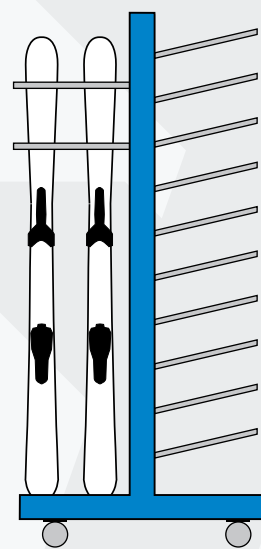

\*Available on casters - Add 6" for caster height. All freestanding units available on rails.

Wall Mount  
Hanging  
Straps Down

Pole Storage Wall Mount			
Holding Capacity	Length	Width	Height
200	48"	34"	7.5"

Pole Storage Freestanding			
Holding Capacity	Length	Width	Height
400	51"	34"	108"

Freestanding  
Hanging  
Straps Down

Ski / Snowboard Service Rack					
Holding Capacity	Length	Width	Height	Available As	Configuration
8 Pair 10 Boards	39.5"	24"	77.5"	Adult	Freestanding on casters