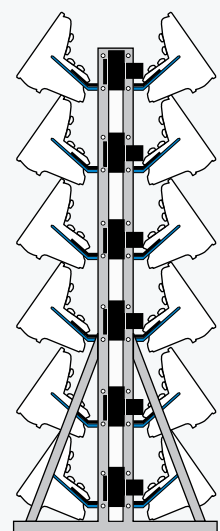

Freestanding shown

Single Series Freestanding & Wall Unit Boot Dryers						
Holding Capacity	# of Fans	Length	Width	Height	# of Rows	Configuration
30 Pair	2	70"	18"	88"	Adult 6 Row	Single series wall unit
60 Pair	6	131"	18"	83"	Adult 6 Row	Single series wall unit
*60 Pair	2	70"	32"	88"	Adult 6 Row	Single series freestanding
*120 Pair	6	131"	32"	83"	Adult 6 Row	Single series freestanding

*Available on casters - Add 6" for caster height. All freestanding units available on rails.

Single Series Freestanding & Wall Unit Boot Storage (No Fans)

Holding Capacity	Length	Width	Height	# of Rows	Configuration
30 Pair	63.5"	18"	78"	Adult 6 Row	Single series wall unit
*60 Pair	63.5"	32"	78"	Adult 6 Row	Single series freestanding
*120 Pair	123.5"	32"	78"	Adult 6 Row	Single series freestanding

*Available on casters - Add 6" for caster height. All freestanding units available on rails.