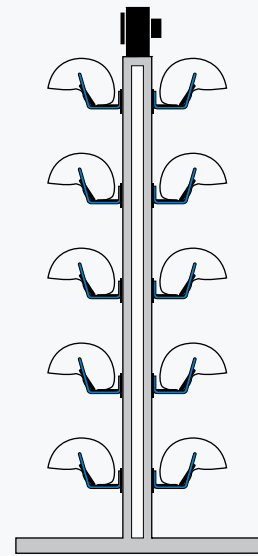

Single Series Helmet Dryers

Holding Capacity	# of Fans	Length	Width	Height	# of Rows	Configuration
15 Helmets	1	29.5"	20"	62"	(5 Rows)	Single series wall unit
42 Helmets	2	72.5"	20"	73"	(6 Rows)	Single series wall unit
*30 Helmets	1	29.5"	40"	62"	(5 Rows)	Single series freestanding
*84 Helmets	2	72.5"	40"	73"	(6 Rows)	Single series freestanding

Freestanding shown

*Available on casters - Add 6" for caster height. All freestanding units available on rails. Height of top helmets may be slightly higher than dimension shown.

Double Series Helmet Dryers

Holding Capacity	# of Fans	Length	Width	Height	# of Rows	Configuration
30 Helmets	1	29.5"	20"	78"	(5 Rows)	Double series wall unit
84 Helmets	2	72.5"	20"	92"	(6 Rows)	Double series wall unit
*60 Helmets	1	29.5"	40"	78"	(5 Rows)	Double series freestanding
*168 Helmets	2	72.5"	40"	92"	(6 Rows)	Double series freestanding