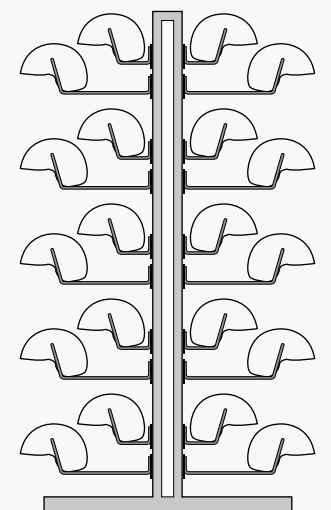

Freestanding shown

*Available on casters - Add 6" for caster height. All freestanding units available on rails. Height of top helmets may be slightly higher than dimension shown.