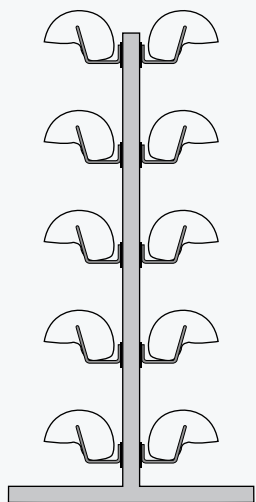

Freestanding shown

*Available on casters - Add 6" for caster height. All freestanding units available on rails. Height of top helmets may be slightly higher than dimension shown.

Double Series Helmet Storage (No Fans)

Holding Capacity	Length	Width	Height	# of Rows	Configuration
70 Helmets	68.5"	20"	70"	(5 Rows)	Double series wall unit
84 Helmets	68.5"	20"	84"	(6 Rows)	Double series wall unit
*140 Helmets	68.5"	40"	70"	(5 Rows)	Double series freestanding
*168 Helmets	68.5"	40"	84"	(6 Rows)	Double series freestanding